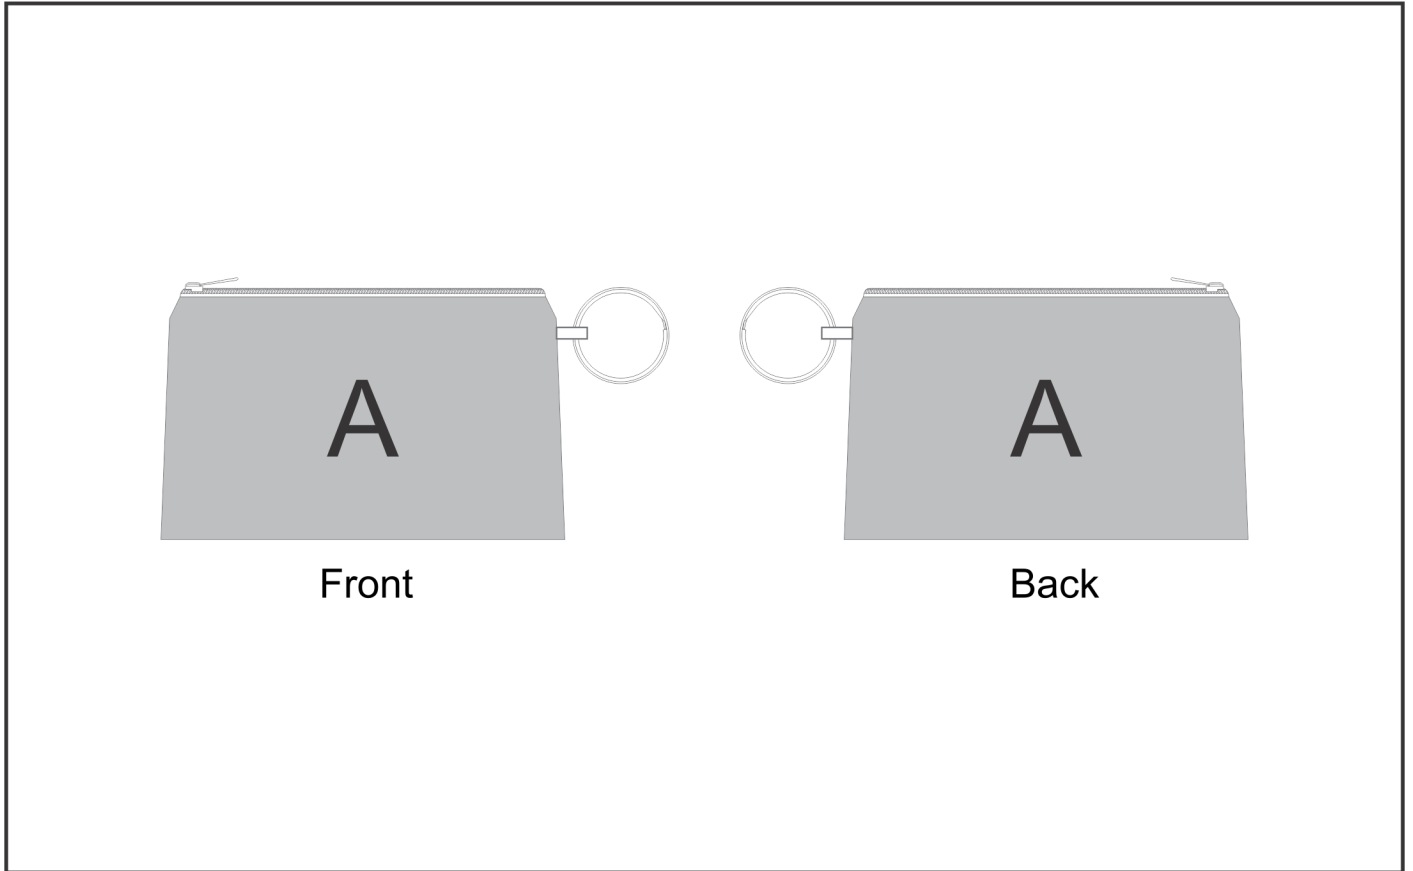

### Need to know:

- Includes 1-Position Sublimation (setup fees apply)
- **Please Note: We cannot guarantee 100% logo Alignment on all Brandable Panels.**

#### **Position A**

1. Custom Sublimation A (CPSUB-A)  
Full Colour  
Size: 210mm wide x 250mm high